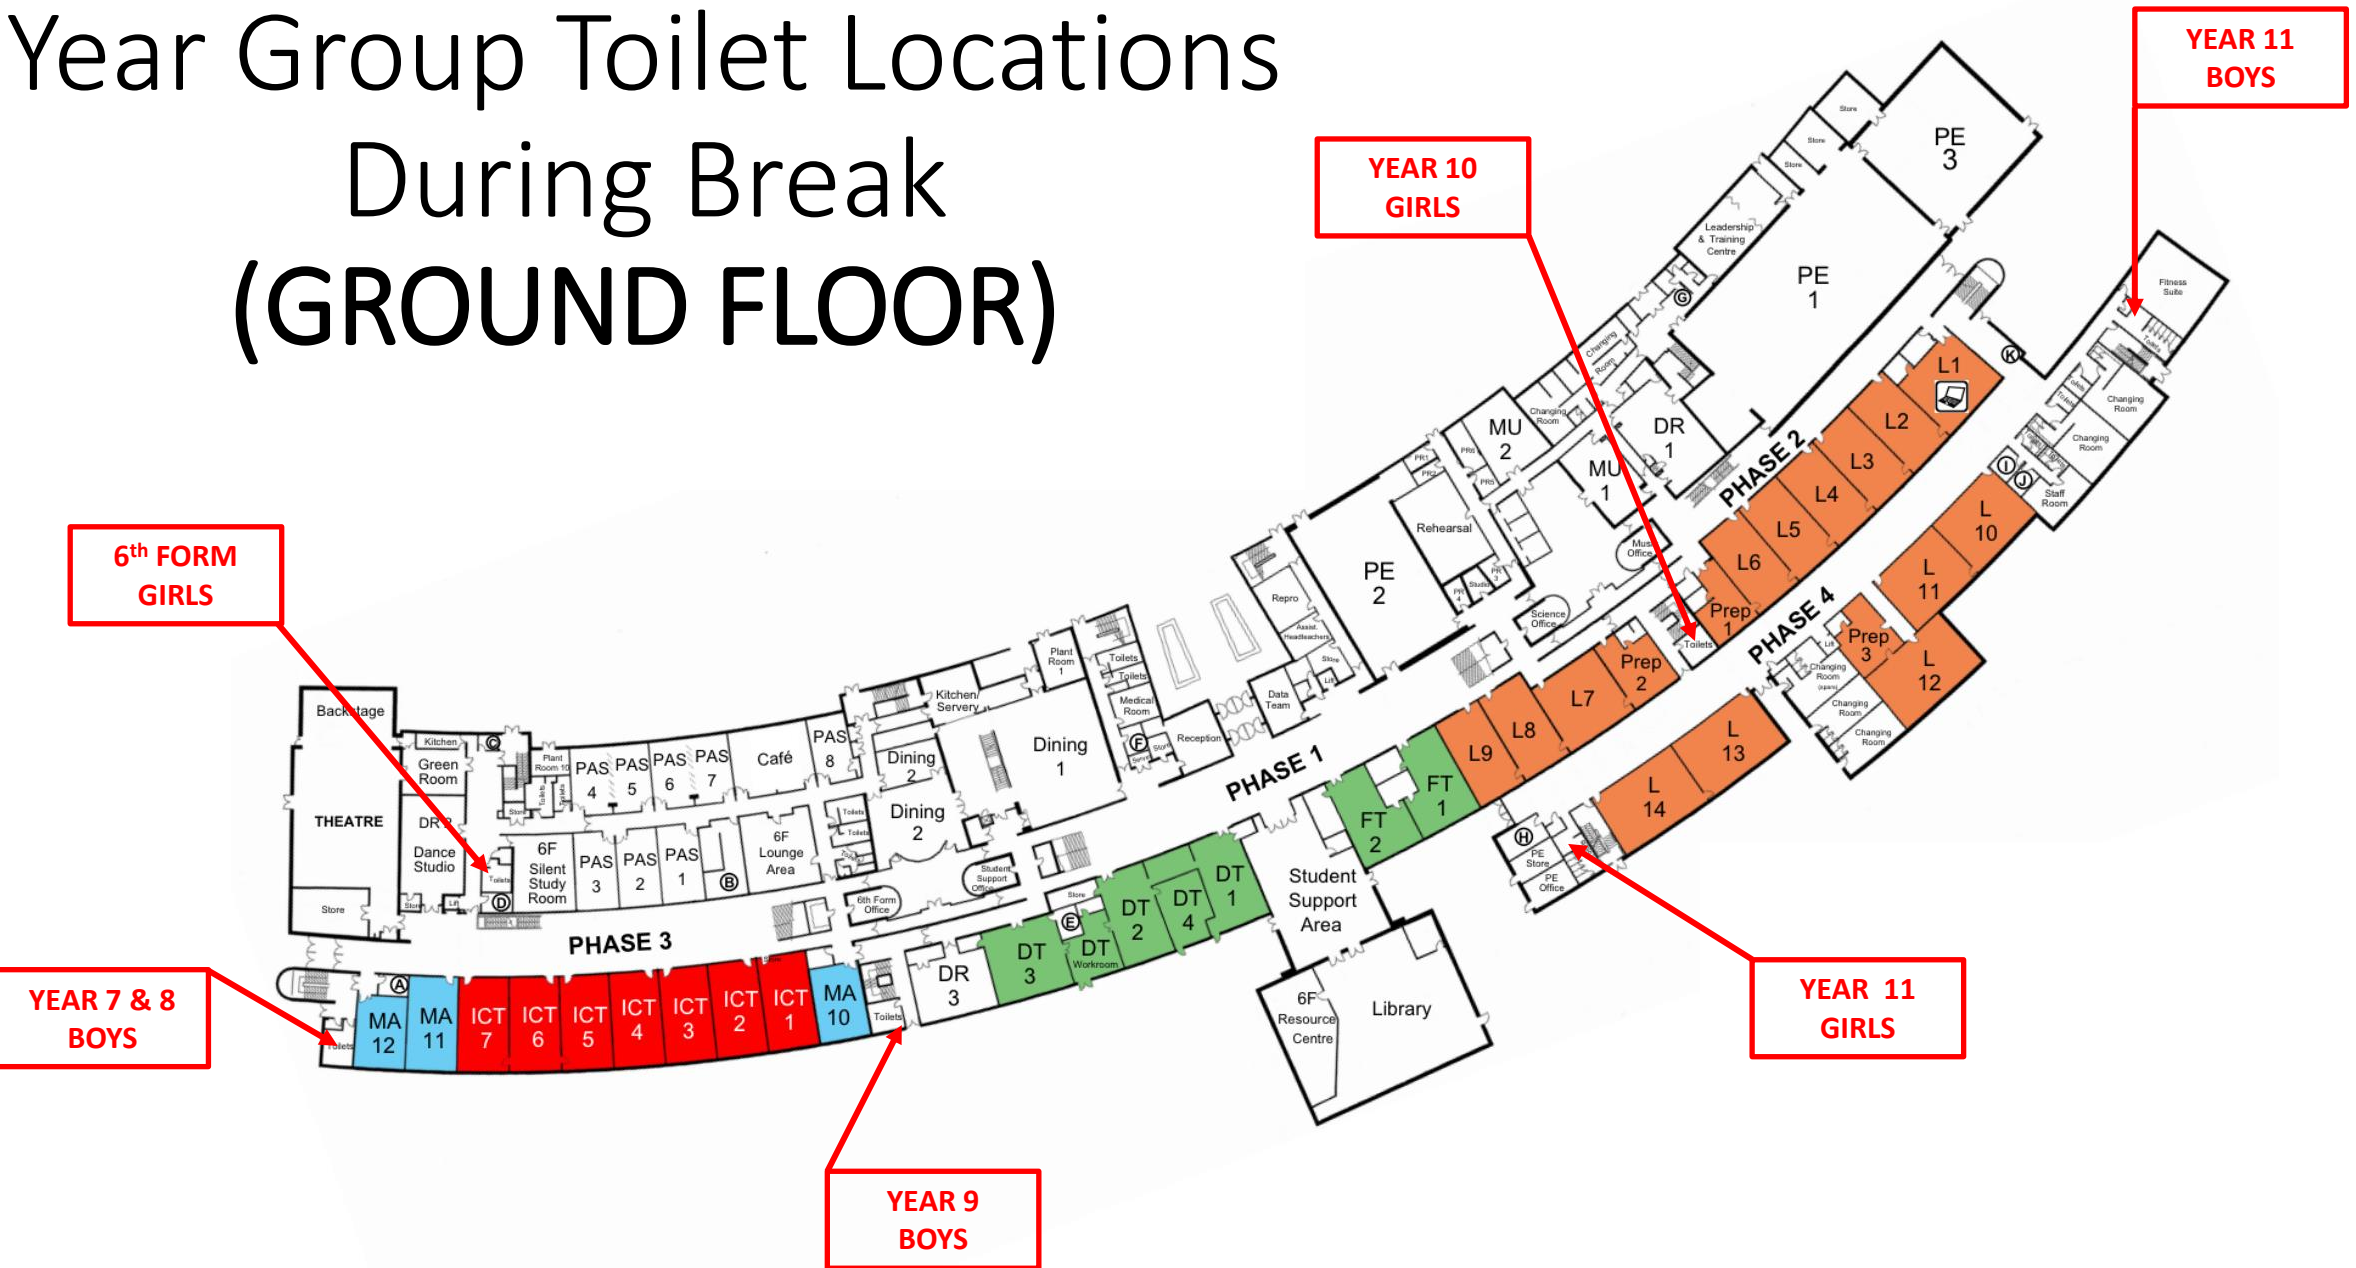

Year Group Toilet Locations During Break (GROUND FLOOR)

Year Group Toilet Locations During Break (FIRST FLOOR)

6th FORM
BOYS

YEAR 10
BOYS

YEAR 7 & 8
GIRLS

YEAR 9
GIRLS